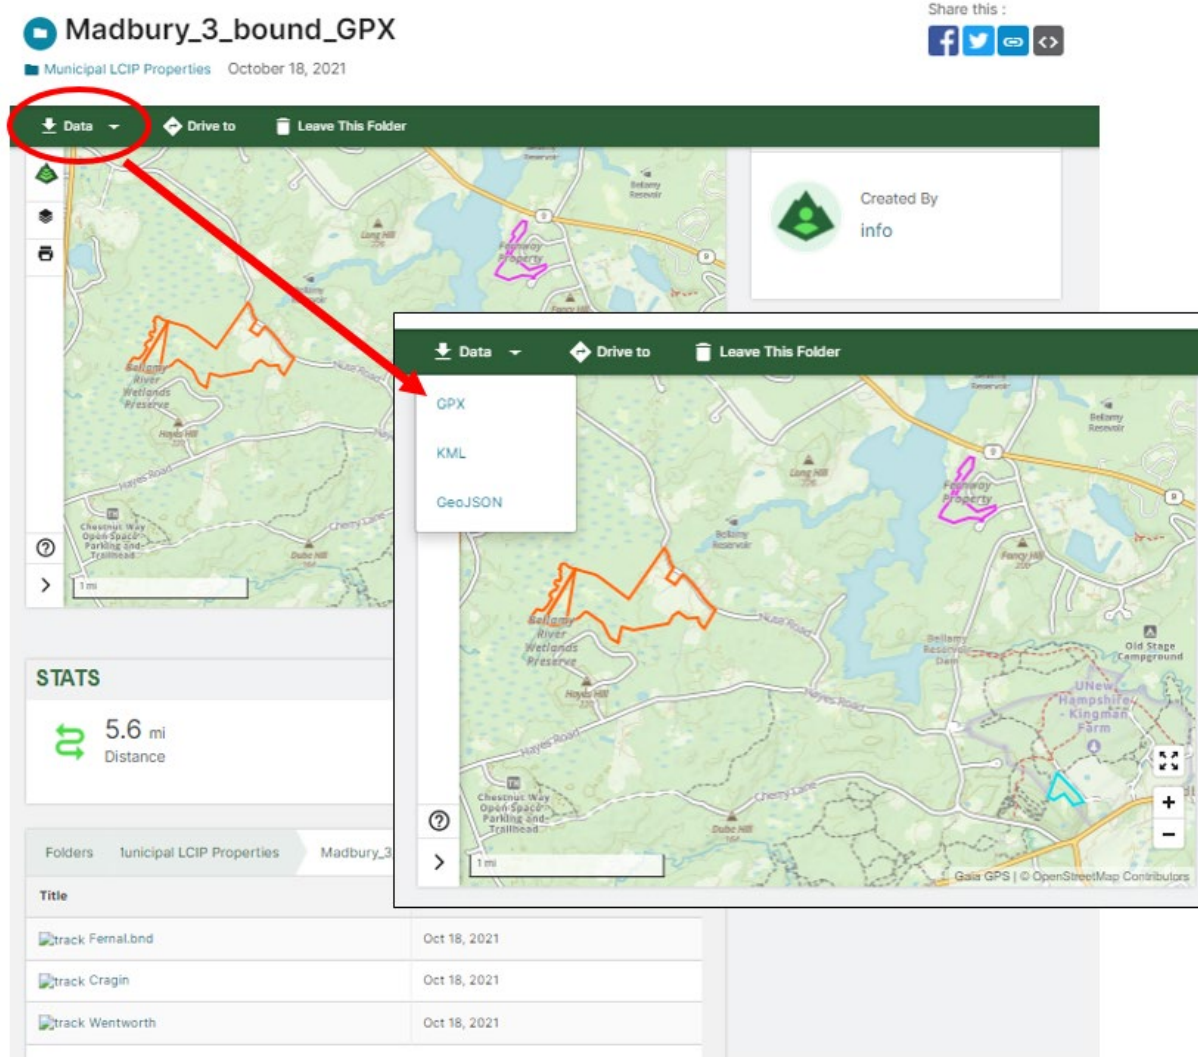

Sign Up

Log in with existing account

Outside+

Gaia GPS is now a part of the Outside family. Creating an account with Gaia GPS also gets you an account with Outside along with all the benefits that an Outside member has.

Learn more

or log in to your account

Step 5

Step 6

Step 7

Select desired file location