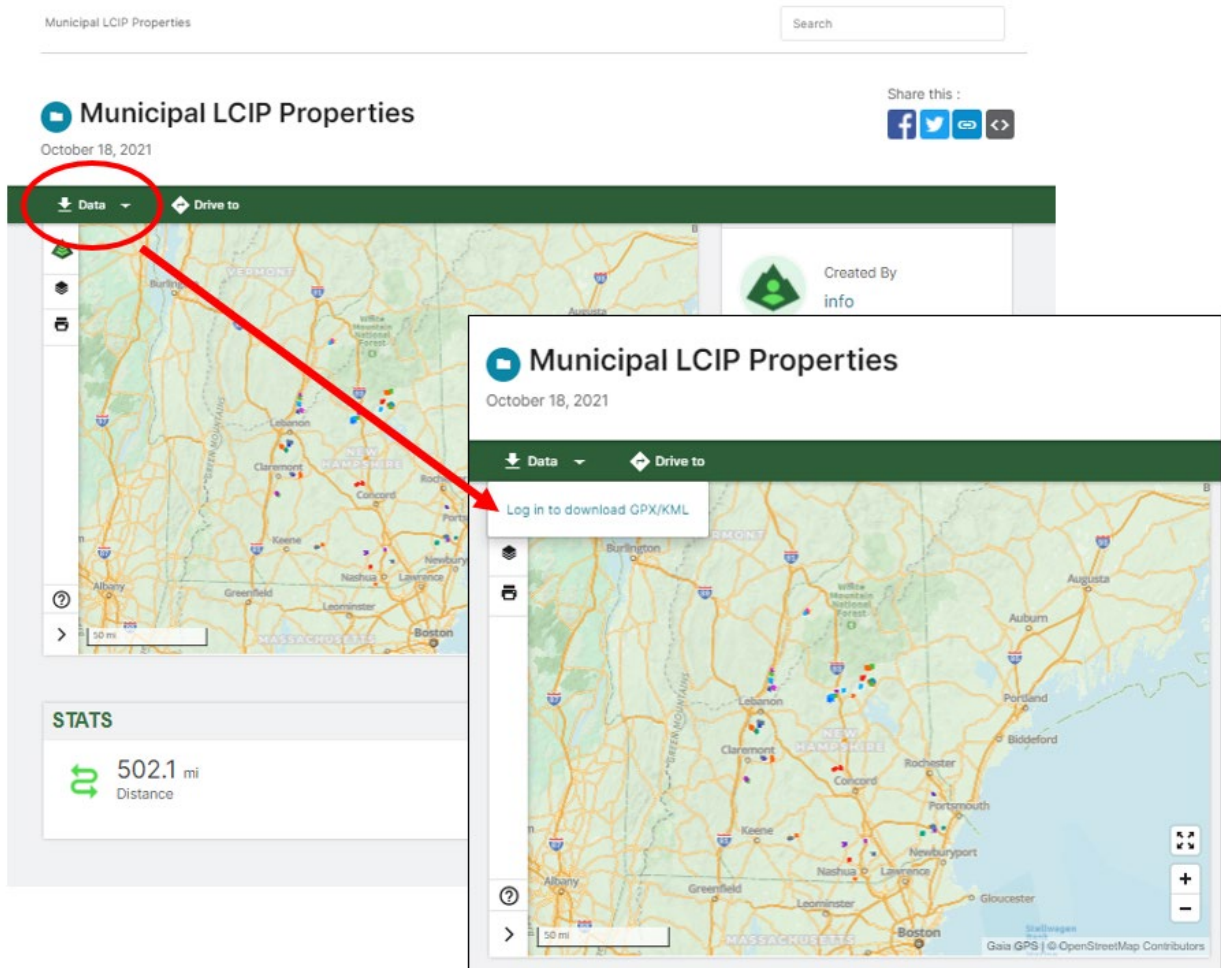

Downloading GIS files from the Municipal LCIP Properties folder

Step 1

Step 2

Step 3

Municipal LCIP Properties
October 18, 2021

Share this :    

STATS
502.1 mi
Distance

Title	Date Created
folder Manchester_bound_GPX	Oct 18, 2021
folder Merrimack_bound_GPX	Oct 18, 2021
folder Acworth_S_bound_GPX	Oct 18, 2021
folder Hudson_2_bound_GPX	Oct 18, 2021
folder Wolfeboro_2_bound_GPX	Oct 18, 2021

Search

Type your town name in the search box

or scroll through the folders

Step 4

Enter your email and create a password

Sign Up It's free!

Email

Password